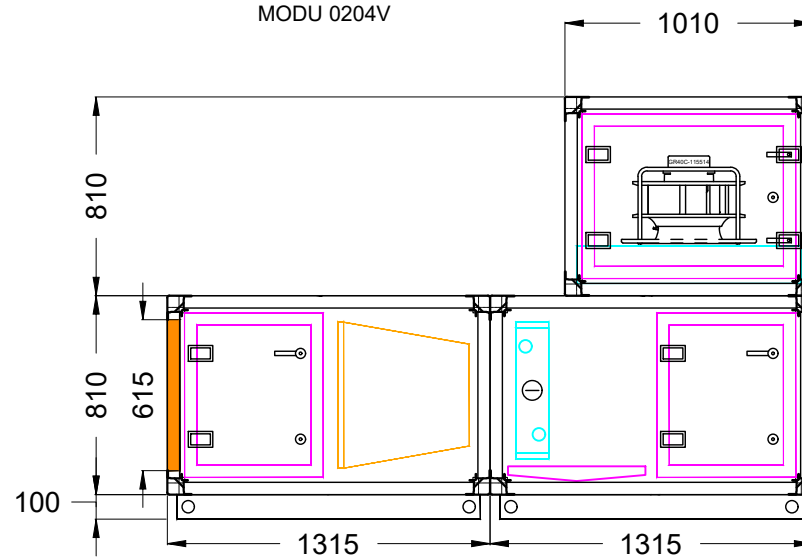

General Layout
M12B 0204
MODU 0204V

Right View